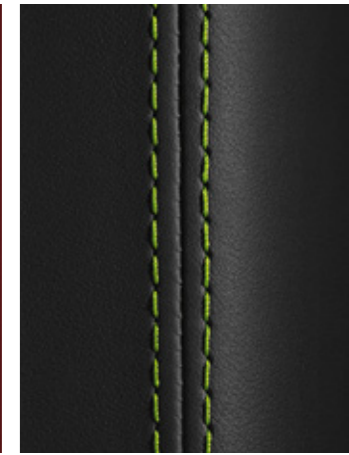

Leather: Bordeaux Red
Decorative stitching: Crayon

Leather: Black
Decorative stitching: Acid Green