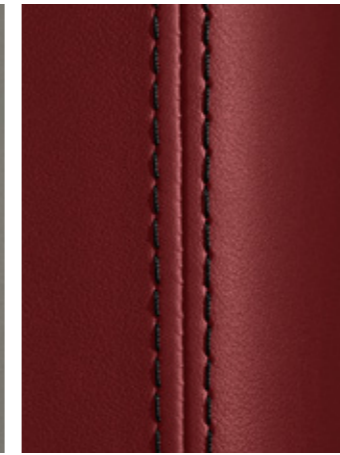

Leather: Bordeaux Red
Decorative stitching: Black