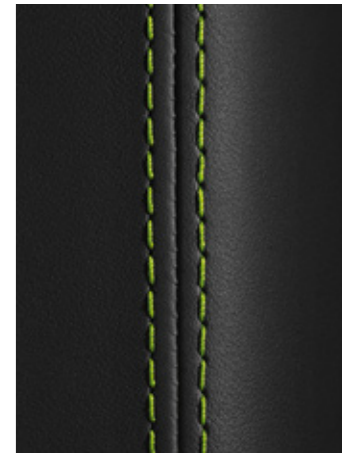

Leather: Espresso
Decorative stitching: Mojave Beige

Leather: Black
Decorative stitching: Acid Green