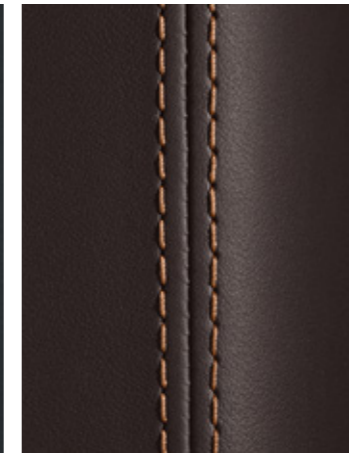

1) Available until 09/2019.

■ Seat centres in leather in contrasting colour not available.

● Highly recommended
 ○ Recommended

Leather: Black
 Decorative stitching: Racing Yellow

Leather: Graphite Blue
 Decorative stitching: Pebble Grey