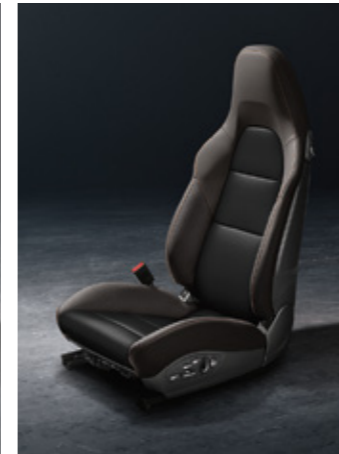

Leather: Agate Grey
Seat centres in leather: Black
Decorative stitching: Lava Orange