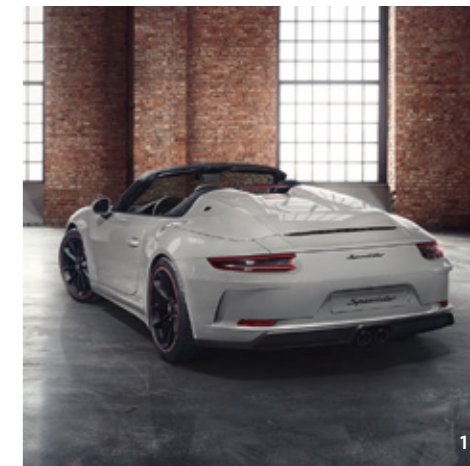

- 1 911 Speedster
- 2 Interior trim package with decorative stitching and embroidery in contrasting colour