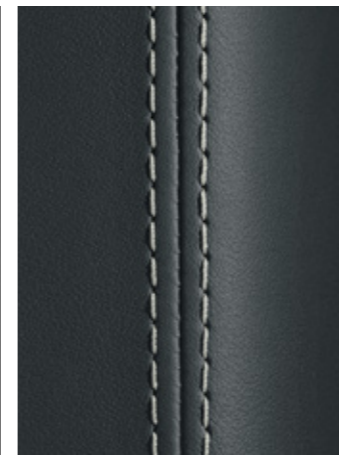

Leather: Graphite Blue
Decorative stitching: Pebble Grey