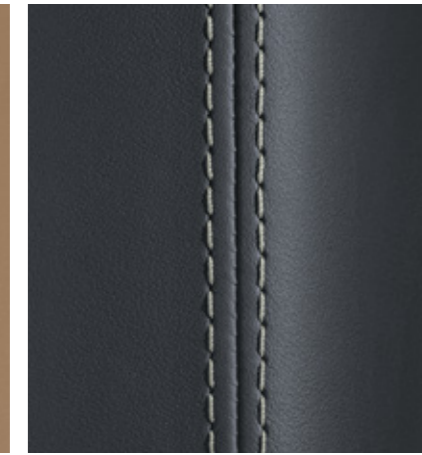

Leather: Mojave Beige
Decorative stitching: Black

Leather: Graphite Blue
Decorative stitching: Crayon