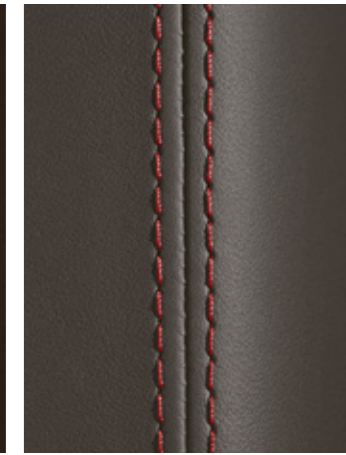

Leather: Saddle Brown
Decorative stitching: Crayon

Leather: Agate Grey
Decorative stitching: Bordeaux Red