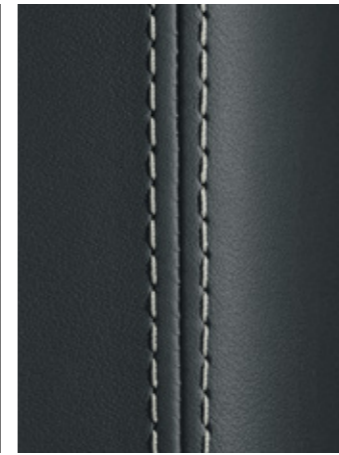

1) Available until 09/2019.

■ Seat centres in leather in contrasting colour not available.

● Highly recommended
 ○ Recommended

Leather: Black
 Decorative stitching: Racing Yellow

Leather: Graphite Blue
 Decorative stitching: Pebble Grey