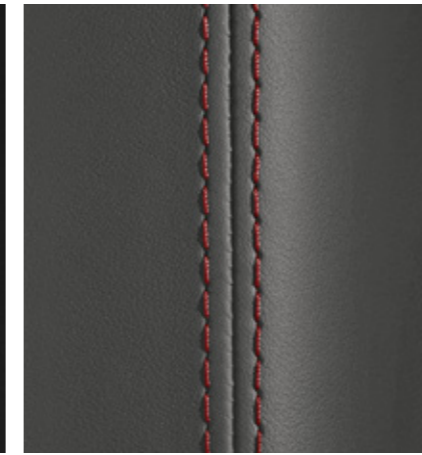

Leather: Slate Grey
Decorative stitching: Bordeaux Red