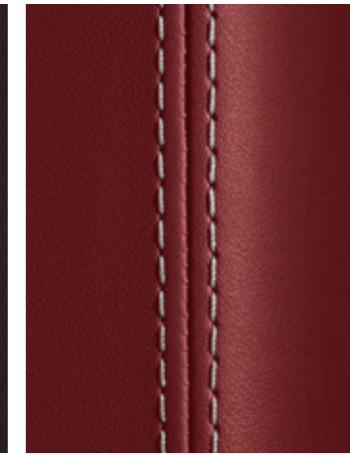

Leather: Espresso
Decorative stitching: Cognac

Leather: Bordeaux Red
Decorative stitching: Crayon