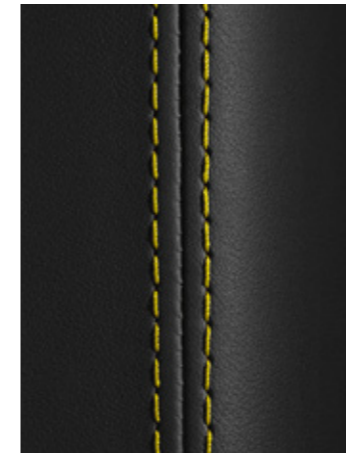

Recommended colour combinations for your 718.
This overview will help you to choose your package colour combination.

Leather interior
Standard colours

Possible combinations for decorative stitching and seat centres in leather in contrasting colour
(order nos. XVS, XVL, XVN)

Colours

	Black	Agate Grey	Luxor Beige	Espresso	Bordeaux Red	Graphite Blue	Crayon	Cognac	Guards Red	Acid Green¹⁾	Racing Yellow	GT Silver	Pebble Grey	Lava Orange	Cream¹⁾
Black	Standard		●		●		●	●	●	●	●	●	●	●	●
Agate Grey		Standard	●				○	●	●	●	●	●	●	●	●
Graphite Blue			○			Standard	●	●	●		○	●	●	●	
Bordeaux Red	○				Standard	○	●					●	●		
Espresso			●	Standard			●	●	●	●	○	●	●		●
Black and Luxor Beige	●		Standard									○	○		
Black and Bordeaux Red	●				Standard				○			●	○		
Black and Crayon	●						Standard								
Espresso and Cognac				●				Standard							

1) Available until 09/2019.

■ Seat centres in leather in contrasting colour not available.

● Highly recommended
○ Recommended

Leather: Black
Decorative stitching: Racing Yellow