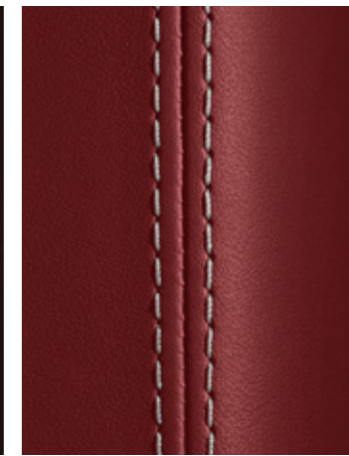

Leather: Bordeaux Red
Decorative stitching: Crayon