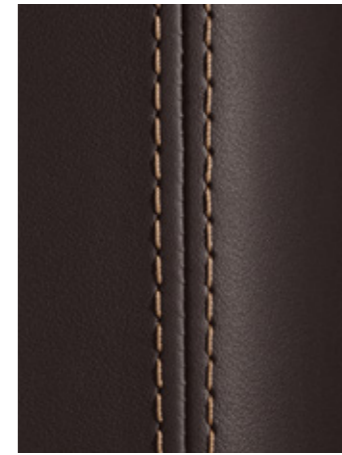

Leather: Agate Grey
Decorative stitching: Pebble Grey

Leather: Mojave Beige
Seat centres in leather: Black
Decorative stitching: Black

Leather: Mojave Beige
Decorative stitching: Black

Leather: Agate Grey
Seat centres in leather: Pebble Grey
Decorative stitching: Pebble Grey