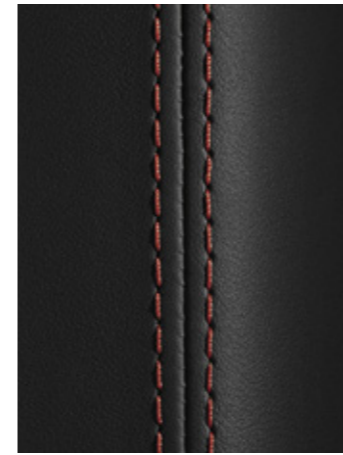

Recommended colour combinations for your Macan.

This overview will help you to choose your package colour combination.

Leather interior Standard colours

Possible combinations for decorative stitching and seat centres in leather in a contrasting colour (order nos. AZD, AZB, AZE)

Colours	Black	Agate Grey	Mojave Beige	Garnet Red	Espresso	Pebble Grey	Guards Red	Mamba Green	Titanium Blue	Racing Yellow	Acid Green	Mahogany	Steel Grey	Pebble Grey¹⁾ and Garnet Red²⁾	Garnet Red¹⁾ and Pebble Grey²⁾
Black	Standard		●	●		●	●	●	●	●	●	○	●	●	●
Agate Grey		Standard	○			●	●	○	○	●	●				
Espresso			●	●	Standard	●	●	○		●	●	○	●		
Black and Mojave Beige	●		Standard				○								
Black and Garnet Red	○			Standard											
Agate Grey and Pebble Grey		●				Standard			○						

1) Decorative stitching.
2) Seat centres in leather.

■ Seat centres in leather in contrasting colour not available.

● Highly recommended
○ Recommended

Leather: Black
Decorative stitching: Garnet Red