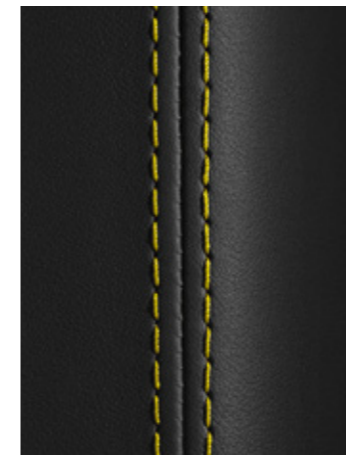

Recommended colour combinations for your 911.¹⁾

This overview will help you to choose your package colour combination.

Leather interior

Standard colours

Possible combinations for decorative stitching and seat centres in leather in a contrasting colour
(order nos. 6RD, 6RE, 6RF)

Colours	Black	Mojave Beige	Slate Grey	Island Green	Agave Green	Truffle Brown	Graphite Blue	Crayon	Bordeaux Red	Guards Red	Orange	Mamba Green	Speed Blue	Speed Yellow	Racing Yellow	Lizard Green	GT Silver	Pebble Grey	Lava Orange	
Black	Standard	●	●	●	●	○		●	●	●	●	●	●	●	●	●	●	●	●	●
Slate Grey	○	●	Standard	●				●	○	●	●	●	●	●	●	●	●	●	●	●
Graphite Blue		●		○			Standard	●		●	●		○		○		●	●	●	●
Bordeaux Red	○		●				○	●	Standard								●	●		●
Truffle Brown	○	●		○		Standard		●		○	●		○	○	○	●	●	●	●	●
Agave Green	○			●	Standard			●			○			○	●		●	●	●	○
Slate Grey and Crayon							●	Standard		●	○		○	○	●					
Black and Bordeaux Red	●								Standard	○							●	○		
Black and Mojave Beige	●	Standard								○							○	○		
Black and Island Green	●			Standard						○	○				○	○				
Black and Sport-Tex Square	Standard	●	●	●	●	○		●	●	●	●	●	●	●	●	●	●	●	●	●

1) Information about configuration options for the 911 GT3 RS and 911 Speedster can be found from page 26 onwards.

■ Seat centres in leather in contrasting colour not available.

● Highly recommended
○ Recommended

Leather: Black
Decorative stitching: Racing Yellow