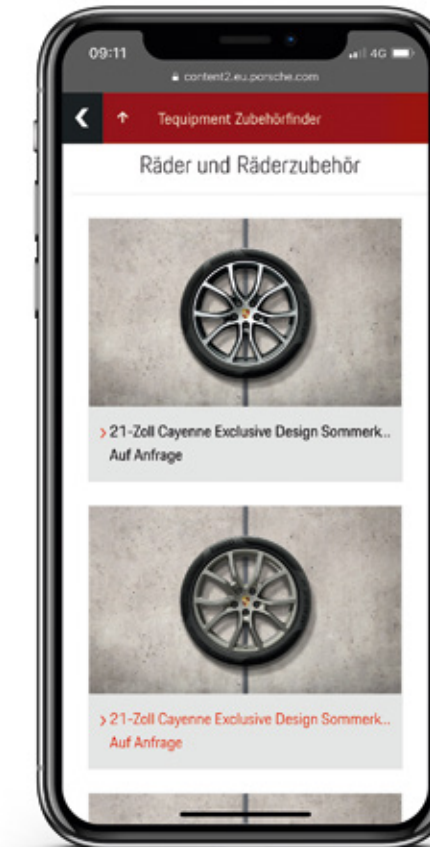

Categories