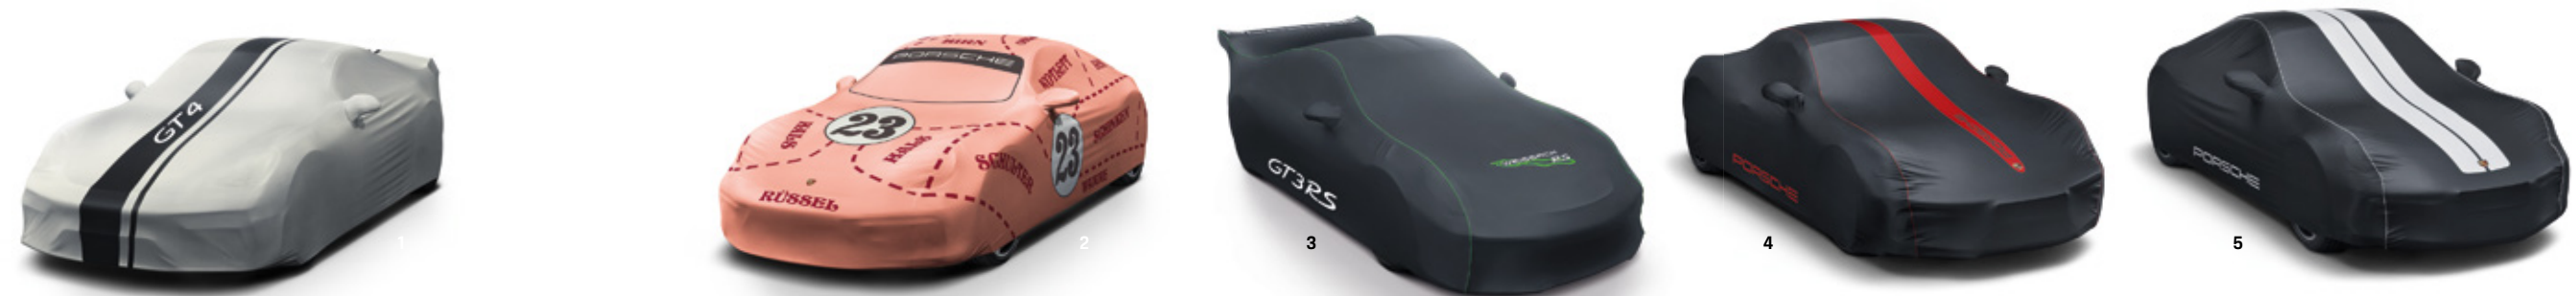

CAR COVERS.

More Porsche diversity.
Even when you're not driving.

A pit stop can also be optimally combined with performance. With custom-fit Porsche Tequipment car covers, for example. Whether indoor or outdoor, they provide ideal protection against dust, sunlight, weathering and dirt. And also have an eye-catching appearance. You can choose from various designs, depending on your model. Our way of showing that downtime certainly doesn't have to be boring.

Not all products are available for every model.

Find all options for your vehicle in the Tequipment accessories finder.

Scan the QR code or visit
www.porsche.com/car-cover to view
all our products online.

1. 1 Indoor car cover 718 Cayman GT4 design
2. 2 Indoor car cover 'Pink Pig' design
3. 3 Indoor car cover 911 GT3 RS design
4. 4 Indoor car cover Plus (718 models)
5. 5 Indoor car cover Plus (911 models)
6. 6 Indoor car cover

Other Tequipment options not shown:

indoor car cover plus (GT models),
outdoor car cover,
indoor car cover Endurance Racing Edition,
indoor car cover 718 Spyder design