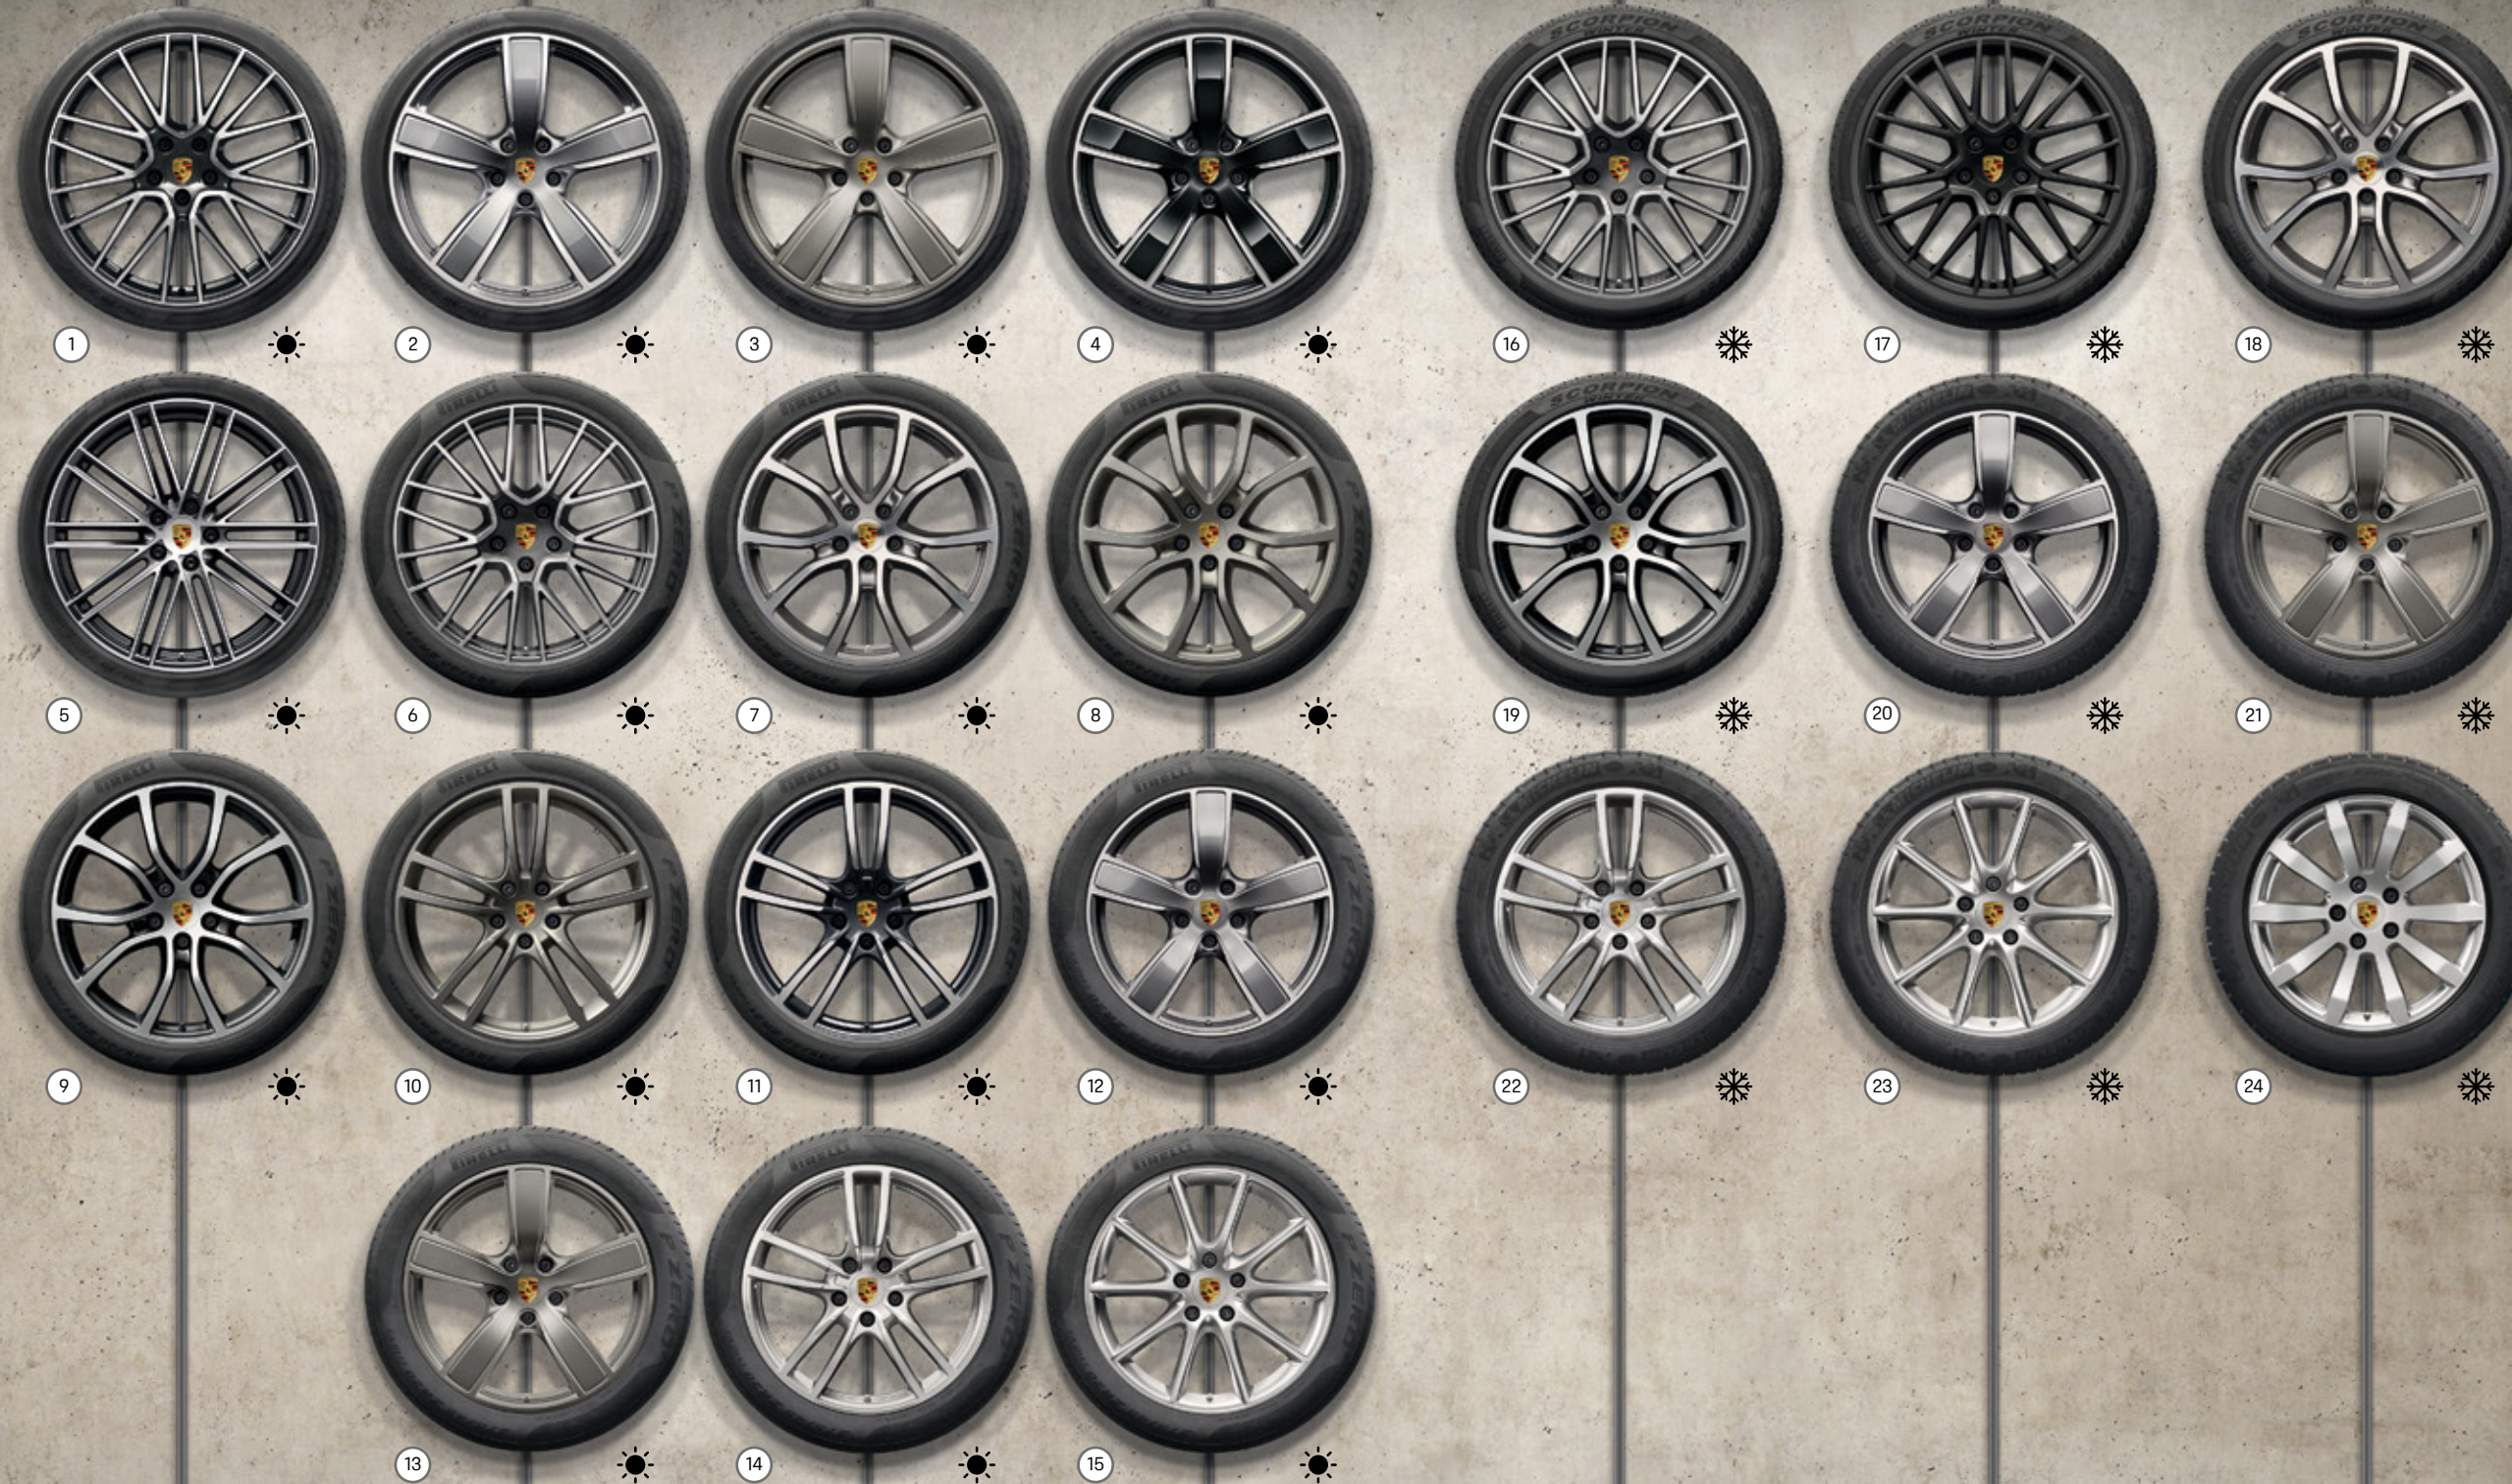

CAYENNE.

Inching towards your next adventure.

Striking design and outstanding performance. What applies to the car also applies to the wheels from Porsche Tequipment. For outstanding individuality, agility and safety – and, above all, increased driving pleasure. In genuine top performers, sportiness is apparent down to the very last detail.

Wheels with summer tyres ☀

- 1 22-inch RS Spyder Design wheel
- 2 22-inch Cayenne Sport Classic wheel
- 3 22-inch Cayenne Sport Classic wheel painted in satin platinum
- 4 22-inch Cayenne Sport Classic wheel painted in black (high-gloss)
- 5 22-inch 911 Turbo Design wheel
- 6 21-inch RS Spyder Design wheel
- 7 21-inch Cayenne Exclusive Design wheel
- 8 21-inch Cayenne Exclusive Design wheel painted in satin platinum
- 9 21-inch Cayenne Exclusive Design wheel painted in black (high-gloss)
- 10 21-inch Cayenne Turbo Design wheel painted in satin platinum
- 11 21-inch Cayenne Turbo wheel
- 12 20-inch Cayenne Sport Classic Comfort wheel
- 13 20-inch Cayenne Sport Classic Comfort wheel painted in satin platinum
- 14 20-inch Cayenne Sport wheel
- 15 20-inch Cayenne Design wheel

Visit www.porsche.com/wheels-cayenne to view all our products online.

For general tyre information, please refer to page 134 onwards.

Wheels with winter tyres ❄

- 16 21-inch RS Spyder Design wheel
- 17 21-inch RS Spyder Design wheel painted in satin black
- 18 21-inch Cayenne Exclusive Design wheel
- 19 21-inch Cayenne Exclusive Design wheel painted in black (high-gloss)
- 20 20-inch Cayenne Sport Classic Comfort wheel
- 21 20-inch Cayenne Sport Classic Comfort wheel painted in satin platinum
- 22 20-inch Cayenne Sport wheel
- 23 20-inch Cayenne Design wheel
- 24 19-inch Cayenne S wheel