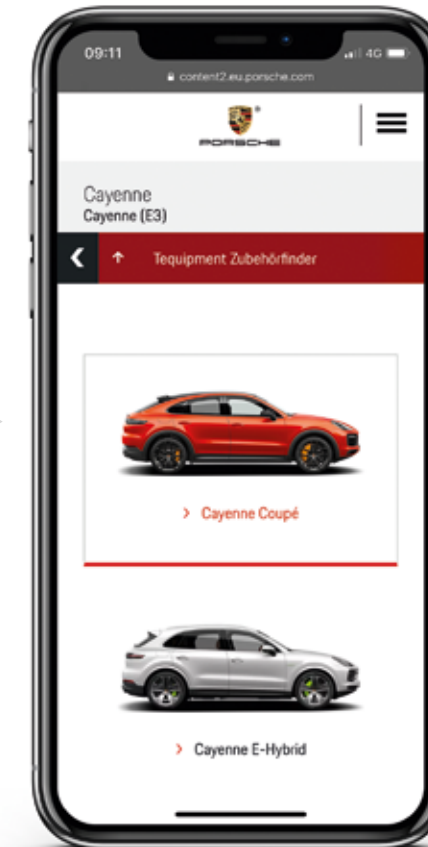

MORE EQUIPMENT ACCESSORIES ONLINE.

More possibilities.
Also discoverable in the digital world.

Whatever you have planned, your Porsche is an ideal fit for your lifestyle. And with every product from Porsche Tequipment, you can still make further refinements and improvements. Find inspiration in our Tequipment accessories finder. Any time, anywhere.

Why wait? Take an instant, detailed look at your new Tequipment accessory online. Visit us at www.porsche.com/finder or just scan the QR code to quickly and conveniently learn about all the products and prices for your model.

Models