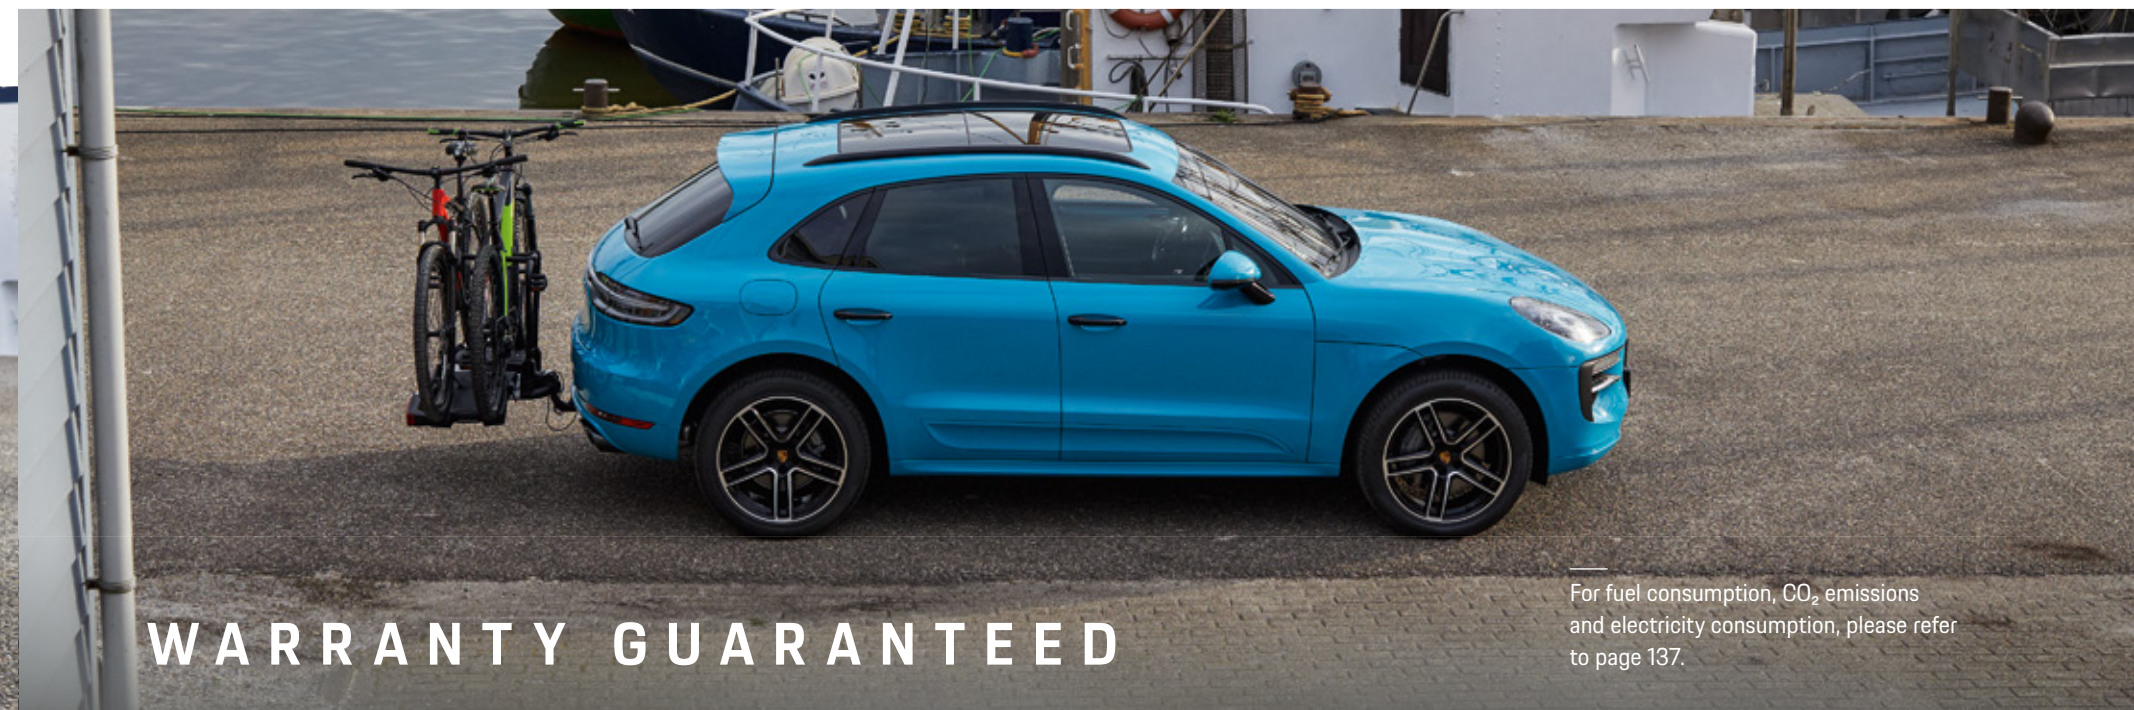

WARRANTY GUARANTEED

For fuel consumption, CO₂ emissions
and electricity consumption, please refer
to page 137.