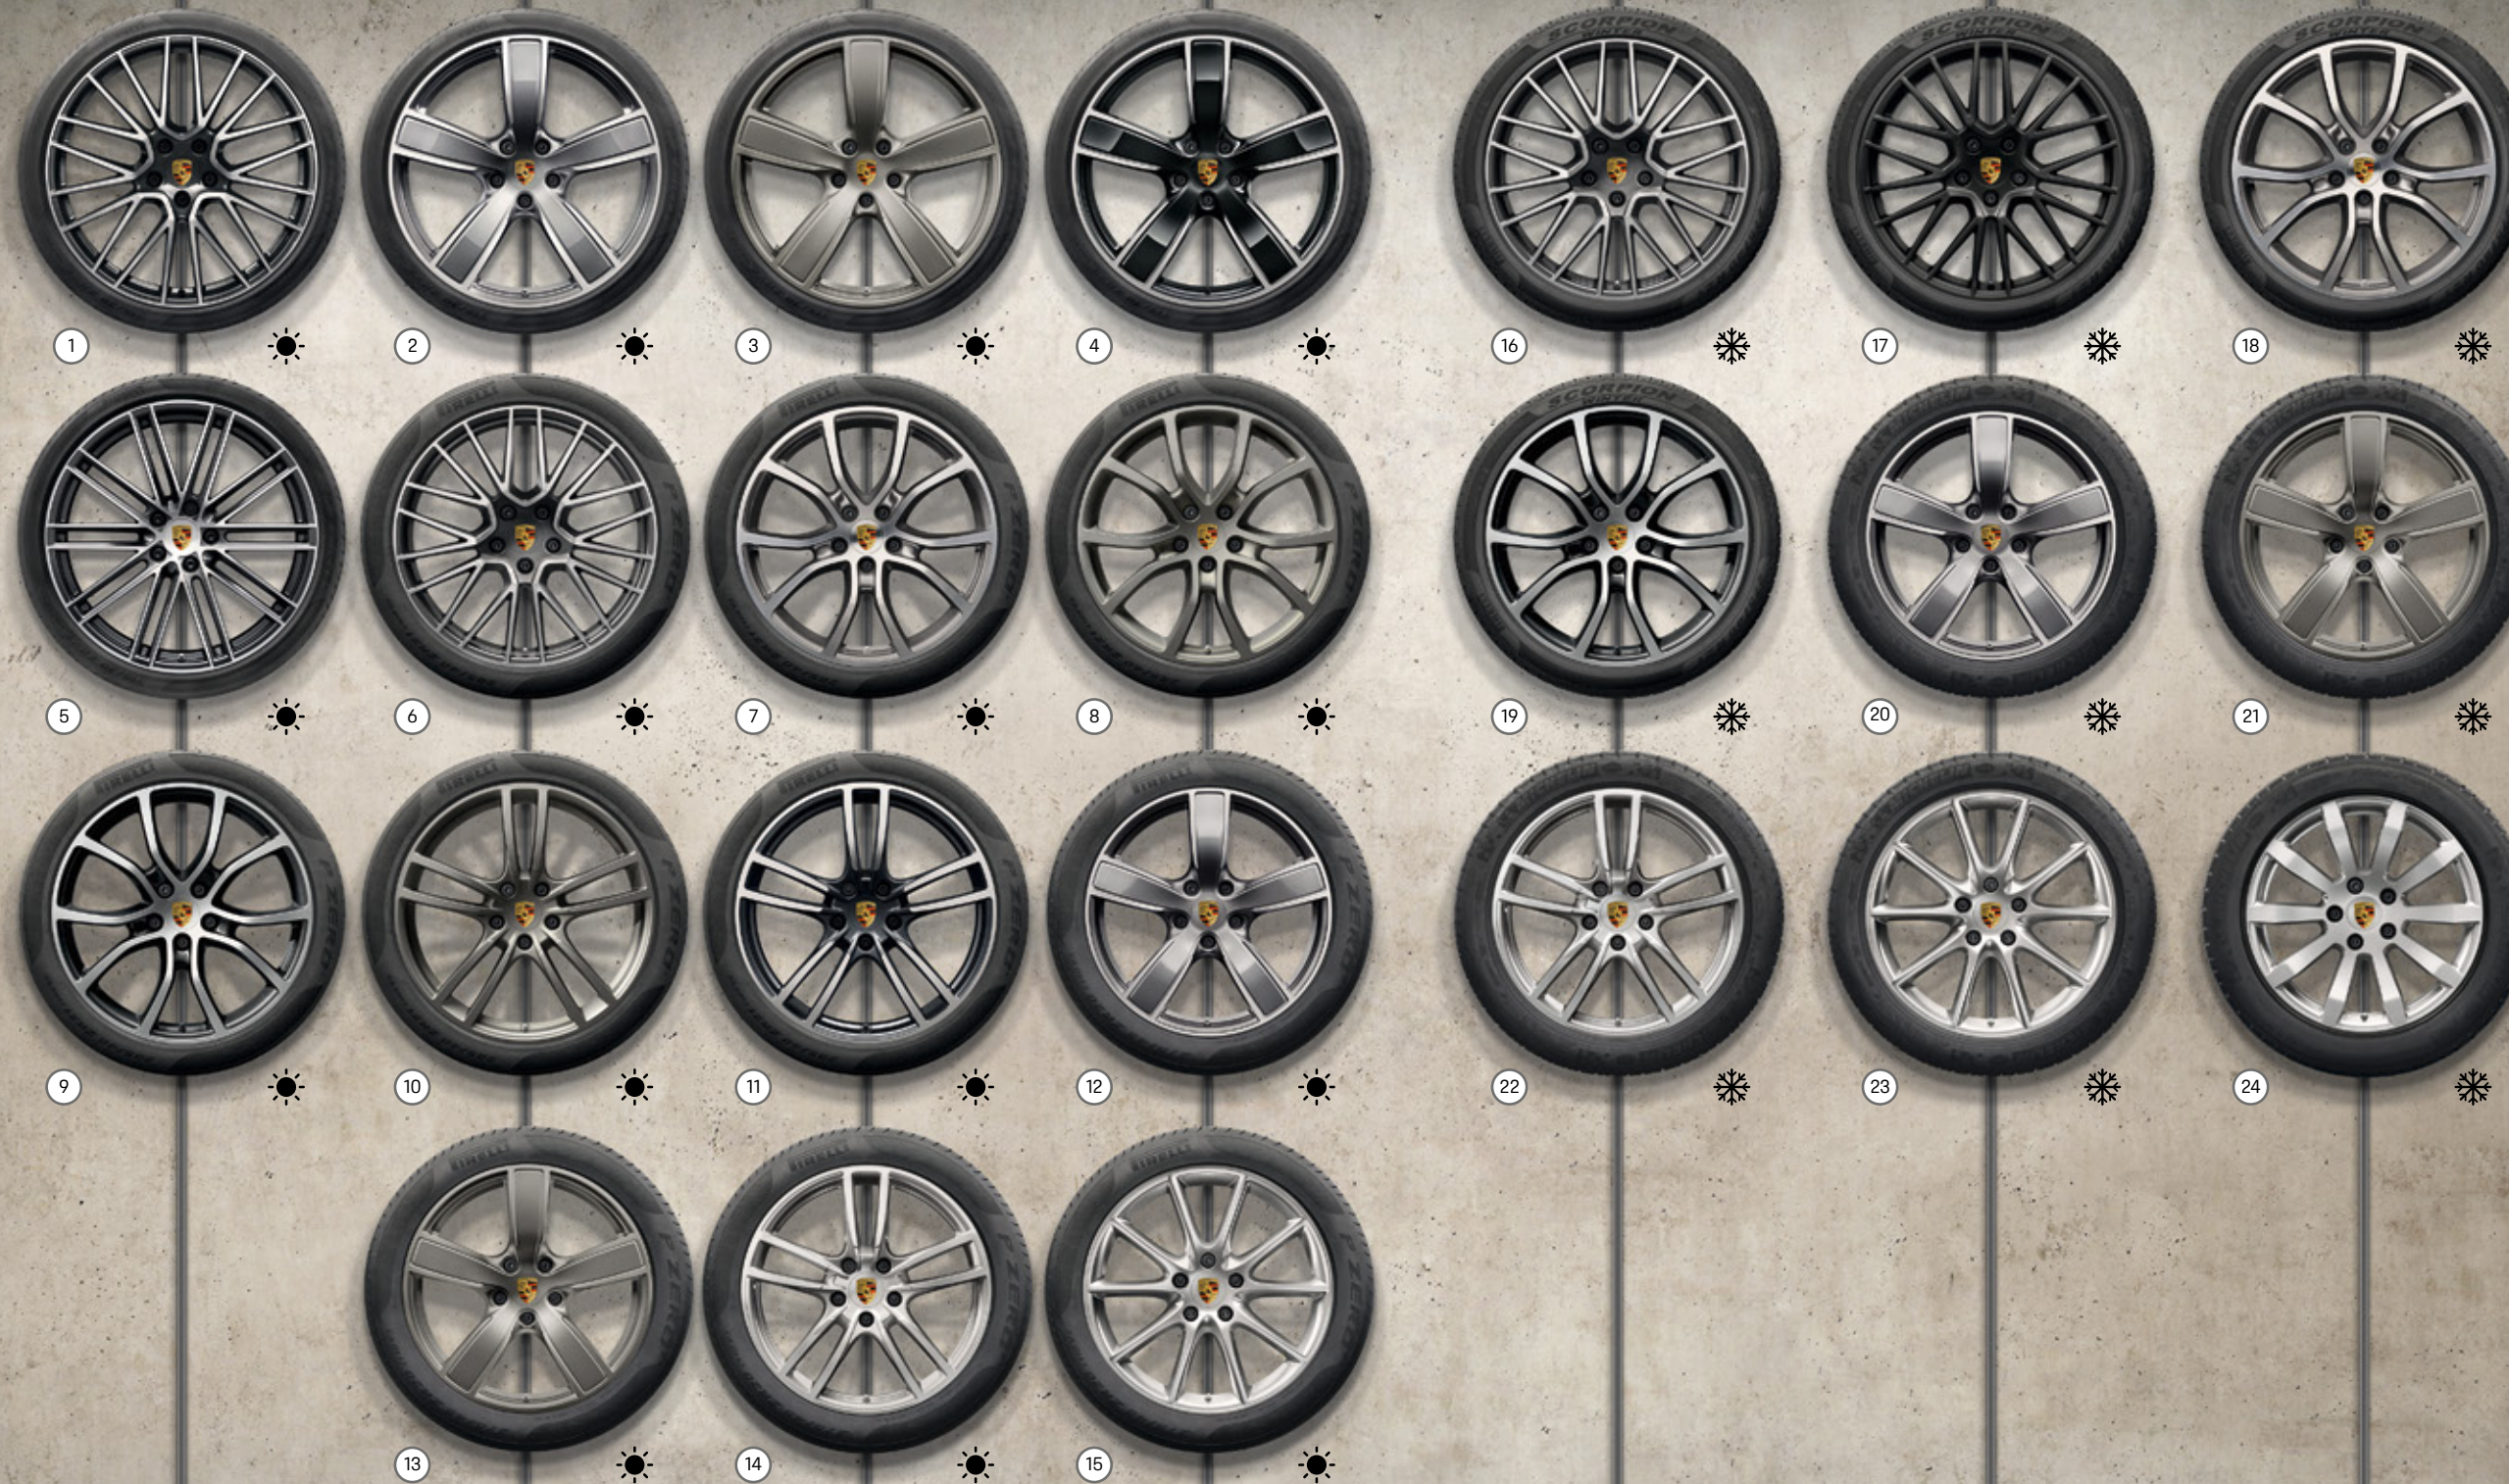

CAYENNE.

Inching towards your next adventure.

Striking design and outstanding performance. What applies to the car also applies to the wheels from Porsche Tequipment. For outstanding individuality, agility and safety – and, above all, increased driving pleasure. In genuine top performers, sportiness is apparent down to the very last detail.

Wheels with summer tyres ☀

- 1 22-inch RS Spyder Design wheel
- 2 22-inch Cayenne Sport Classic wheel
- 3 22-inch Cayenne Sport Classic wheel painted in satin platinum
- 4 22-inch Cayenne Sport Classic wheel painted in black (high-gloss)
- 5 22-inch 911 Turbo Design wheel
- 6 21-inch RS Spyder Design wheel
- 7 21-inch Cayenne Exclusive Design wheel
- 8 21-inch Cayenne Exclusive Design wheel painted in satin platinum
- 9 21-inch Cayenne Exclusive Design wheel painted in black (high-gloss)
- 10 21-inch Cayenne Turbo Design wheel painted in satin platinum
- 11 21-inch Cayenne Turbo wheel
- 12 20-inch Cayenne Sport Classic Comfort wheel
- 13 20-inch Cayenne Sport Classic Comfort wheel painted in satin platinum
- 14 20-inch Cayenne Sport wheel
- 15 20-inch Cayenne Design wheel

Visit www.porsche.com/wheels-cayenne to view all our products online.

For general tyre information, please refer to page 134 onwards.

Wheels with winter tyres ❄

- 16 21-inch RS Spyder Design wheel
- 17 21-inch RS Spyder Design wheel painted in satin black
- 18 21-inch Cayenne Exclusive Design wheel
- 19 21-inch Cayenne Exclusive Design wheel painted in black (high-gloss)
- 20 20-inch Cayenne Sport Classic Comfort wheel
- 21 20-inch Cayenne Sport Classic Comfort wheel painted in satin platinum
- 22 20-inch Cayenne Sport wheel
- 23 20-inch Cayenne Design wheel
- 24 19-inch Cayenne S wheel