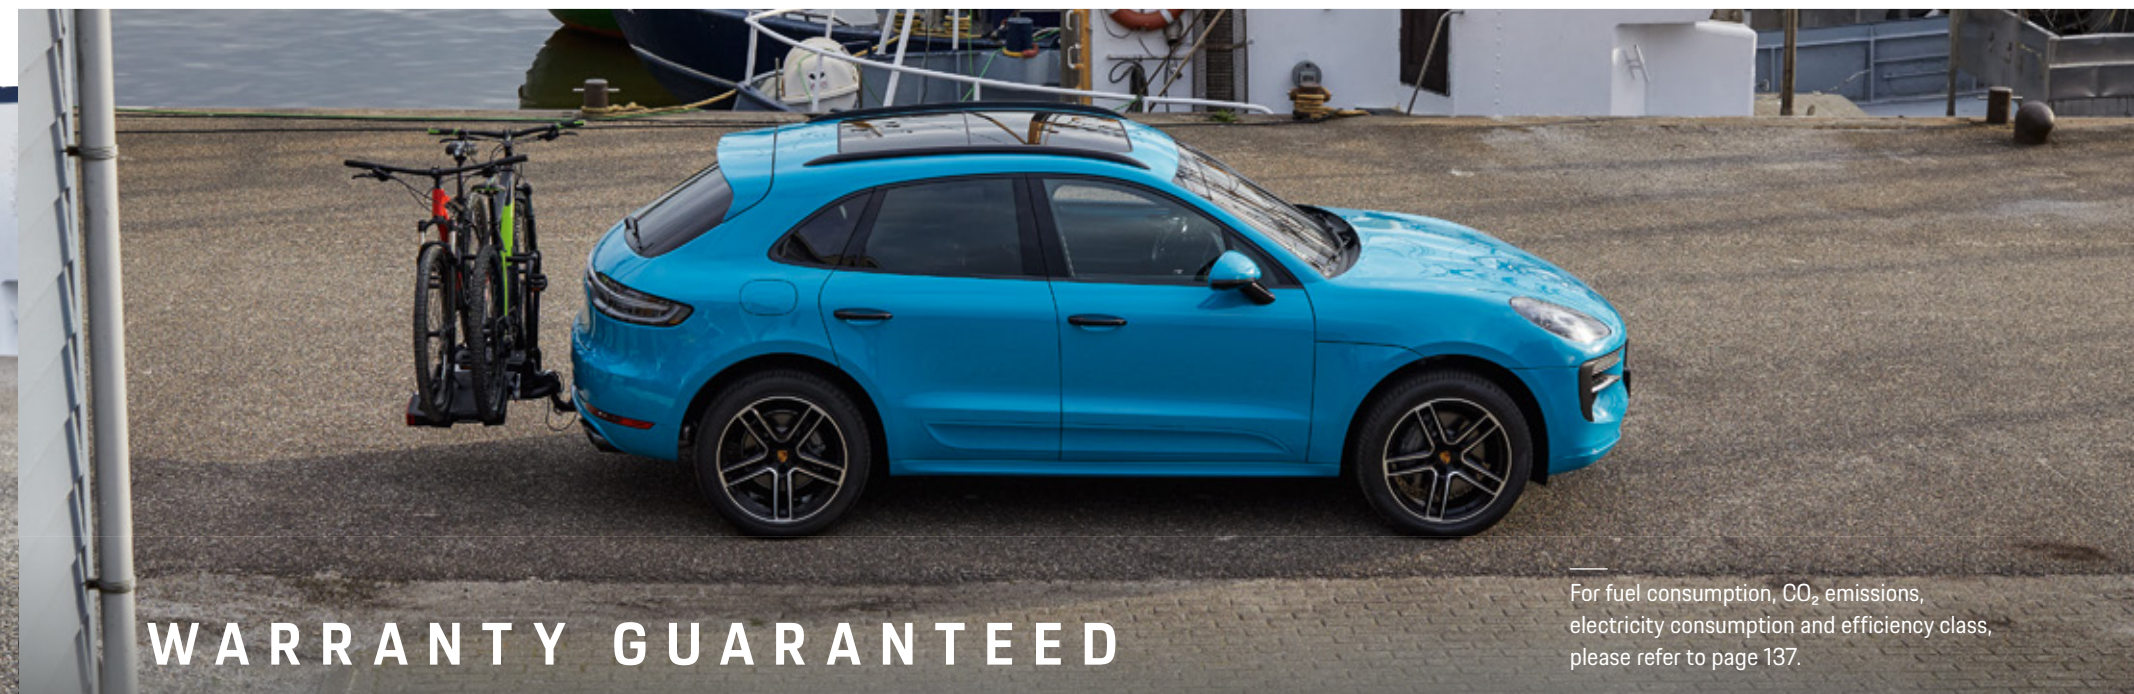

WARRANTY GUARANTEED