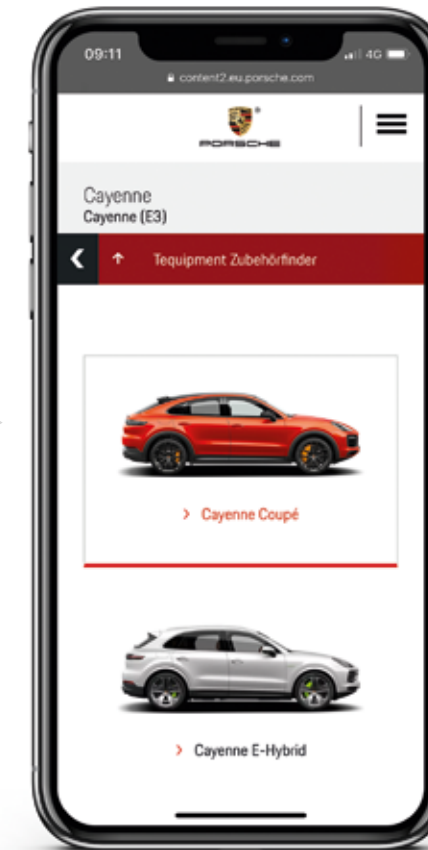

MORE EQUIPMENT ACCESSORIES ONLINE.

More possibilities.
Also discoverable in the digital world.

Whatever you have planned, your Porsche is an ideal fit for your lifestyle. And with every product from Porsche Tequipment, you can still make further refinements and improvements. Find inspiration in our Tequipment accessories finder. Any time, anywhere.

Why wait? Take an instant, detailed look at your new Tequipment accessory online. Visit us at www.porsche.com/finder or just scan the QR code to quickly and conveniently learn about all the products and prices for your model.

Models