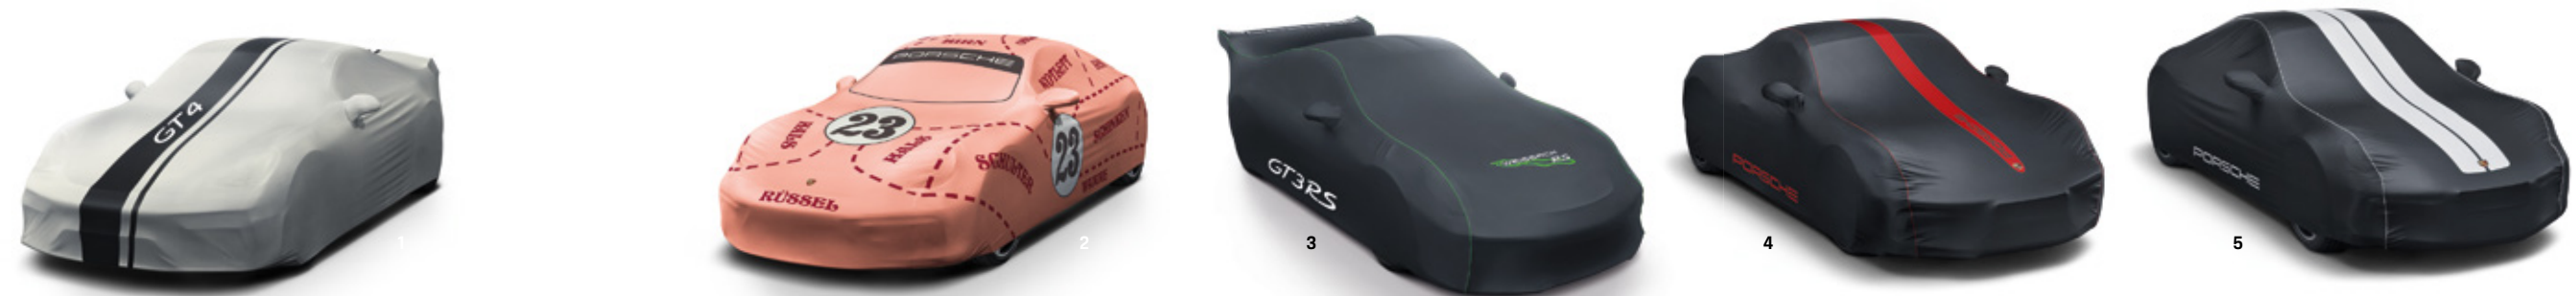

CAR COVERS.

More Porsche diversity.
Even when you're not driving.

A pit stop can also be optimally combined with performance. With custom-fit Porsche Tequipment car covers, for example. Whether indoor or outdoor, they provide ideal protection against dust, sunlight, weathering and dirt. And also have an eye-catching appearance. You can choose from various designs, depending on your model. Our way of showing that downtime certainly doesn't have to be boring.

Not all products are available for every model.

Find all options for your vehicle in the Tequipment accessories finder.

Scan the QR code or visit
www.porsche.com/car-cover to view
all our products online.

1. 1 Indoor car cover 718 Cayman GT4 design
2. 2 Indoor car cover 'Pink Pig' design
3. 3 Indoor car cover 911 GT3 RS design
4. 4 Indoor car cover Plus (718 models)
5. 5 Indoor car cover Plus (911 models)
6. 6 Indoor car cover

Other Tequipment options not shown:

indoor car cover plus (GT models),
outdoor car cover,
indoor car cover Endurance Racing Edition,
indoor car cover 718 Spyder design