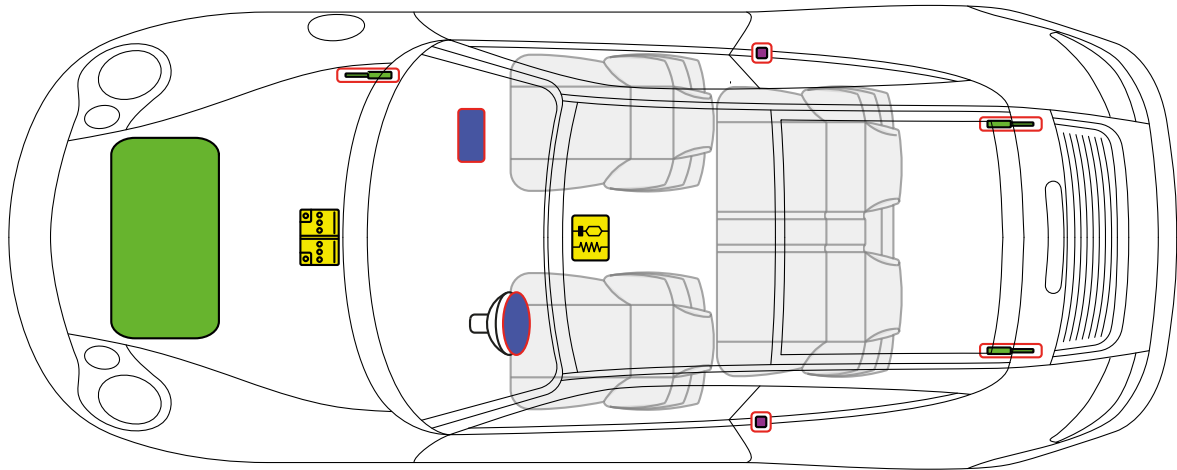

Porsche AG, 996, Targa, all derivatives

PORSCHE from Model Year 1998 to 2005

Fuel tank

Battery

Airbag

SRS control unit

Seat belt pretensioner

Gas strut

Body reinforcement