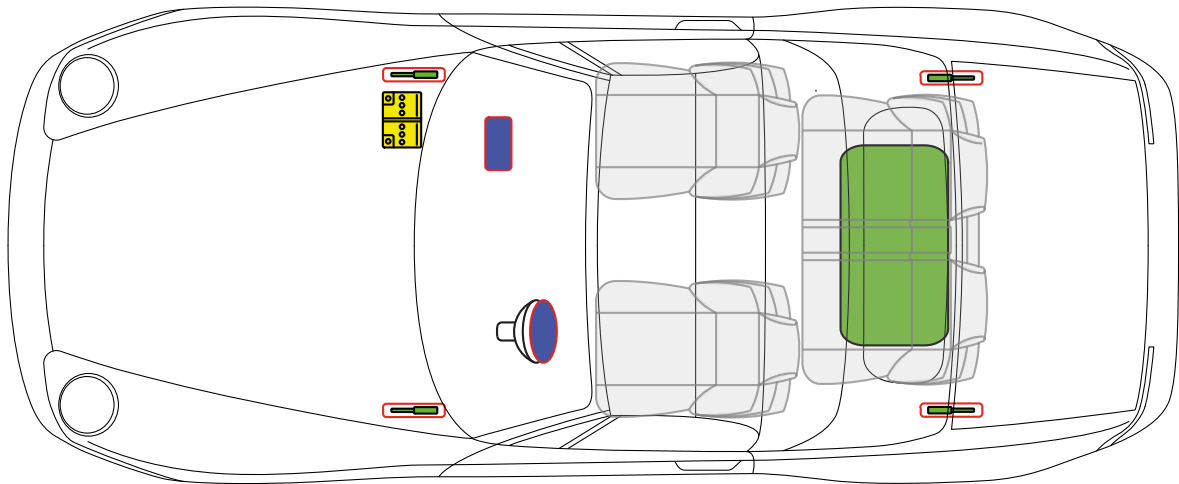

Porsche AG, 968, Cabriolet, all derivatives

PORSCHE from Model Year 1991 to 1995

Fuel tank

Battery

Gas strut

Airbag