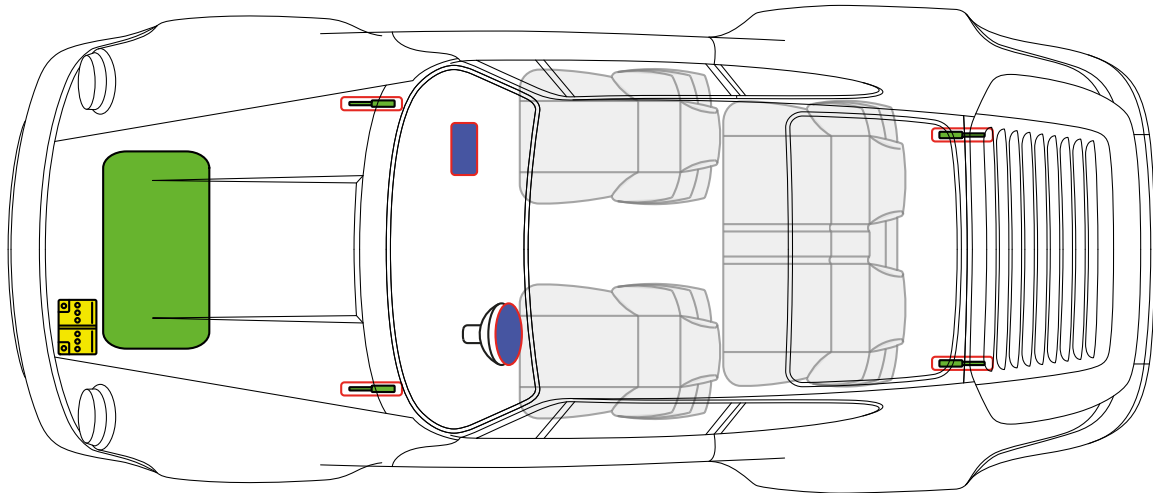

Porsche AG, 964, Coupé, Turbo, all derivatives

PORSCHE from Model Year 1990 to 1994

Fuel tank

Battery

Gas strut

Airbag