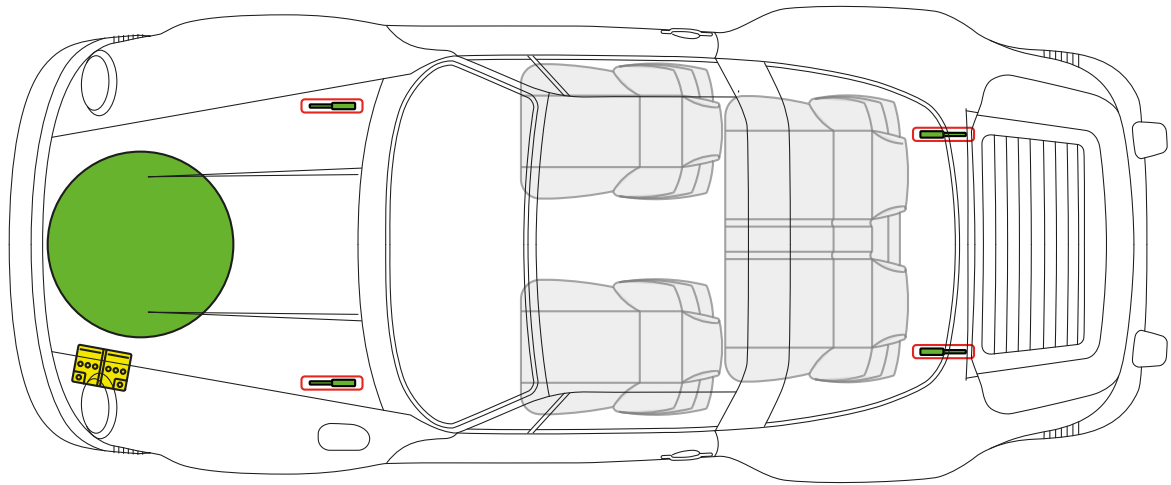

Porsche AG, 911 G-Model Turbo (930), Targa, all derivatives

PORSCHE from Model Year 1986 to 1989

Fuel tank

Battery

Gas strut