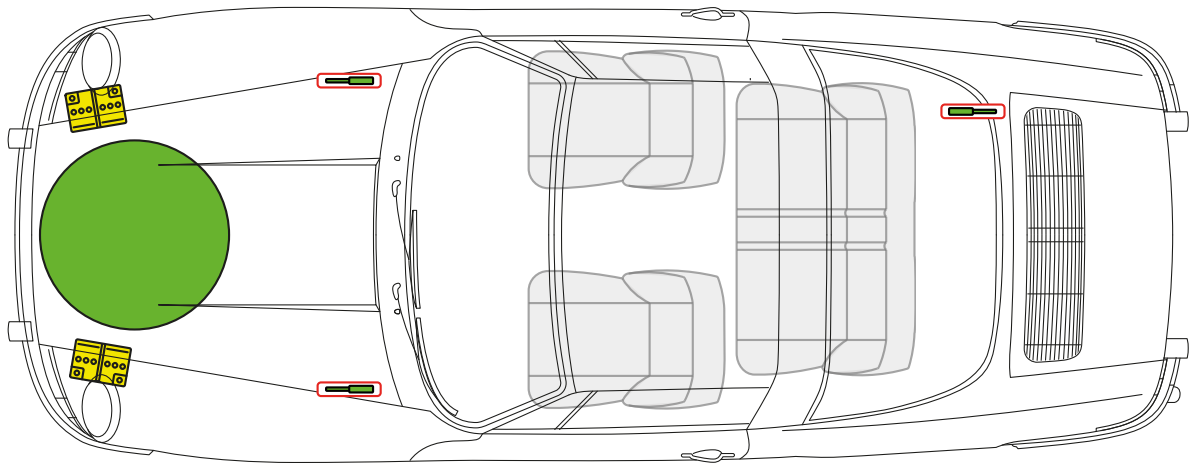

Porsche AG, 911 Urmodell, Targa, all derivatives

PORSCHE from Model Year 1965 to 1973

Fuel tank

Battery

Gas strut