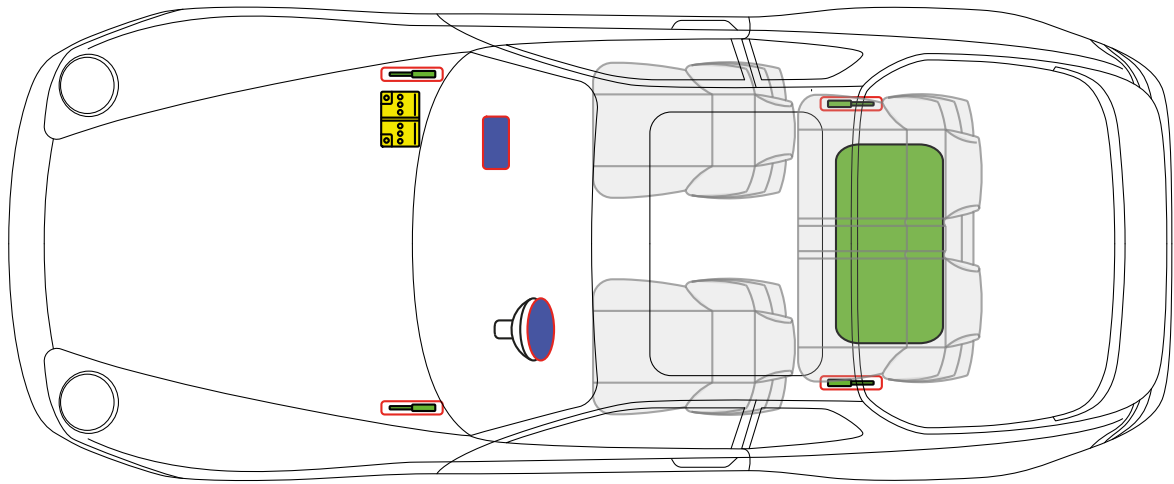

Porsche AG, 968, Coupé, all derivatives

PORSCHE from Model Year 1991 to 1995

Fuel tank

Battery

Gas strut

Airbag