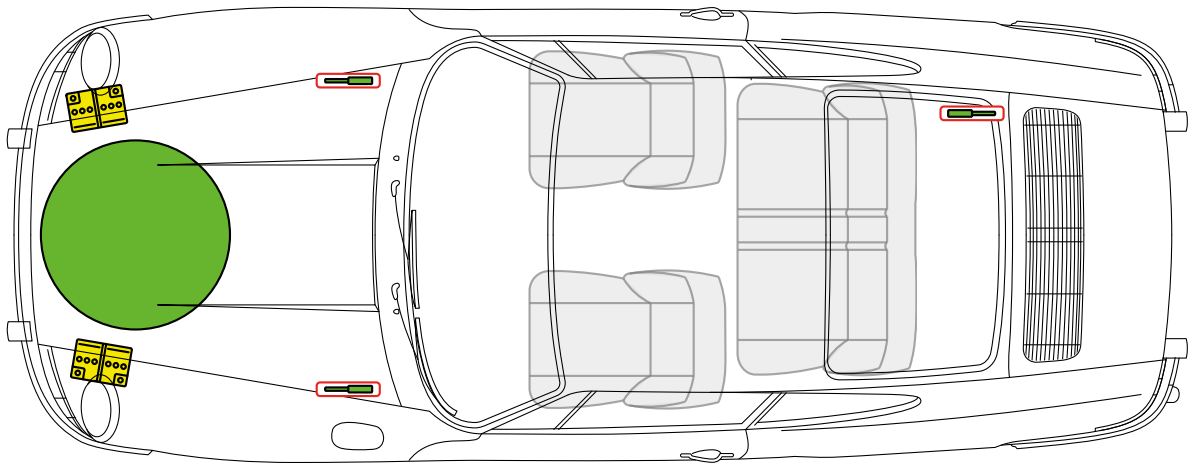

# Porsche AG, 911 Urmodell, Coupé, all derivatives

**PORSCHE** from Model Year 1965 to 1973

Fuel tank

Battery

Gas strut