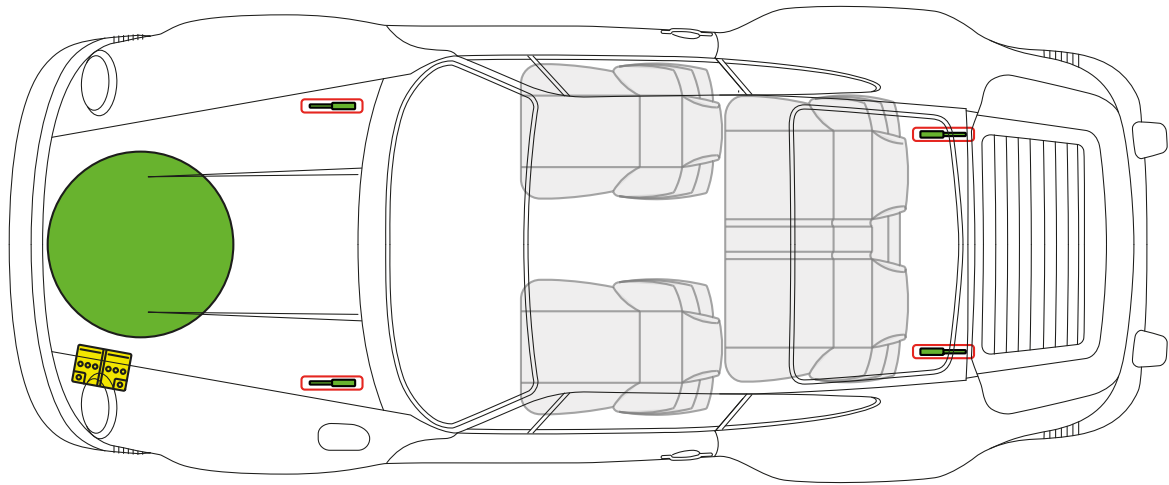

Porsche AG, 911 G-Model Turbo (930), Coupé, all derivatives

PORSCHE from Model Year 1974 to 1989

Fuel tank

Battery

Gas strut