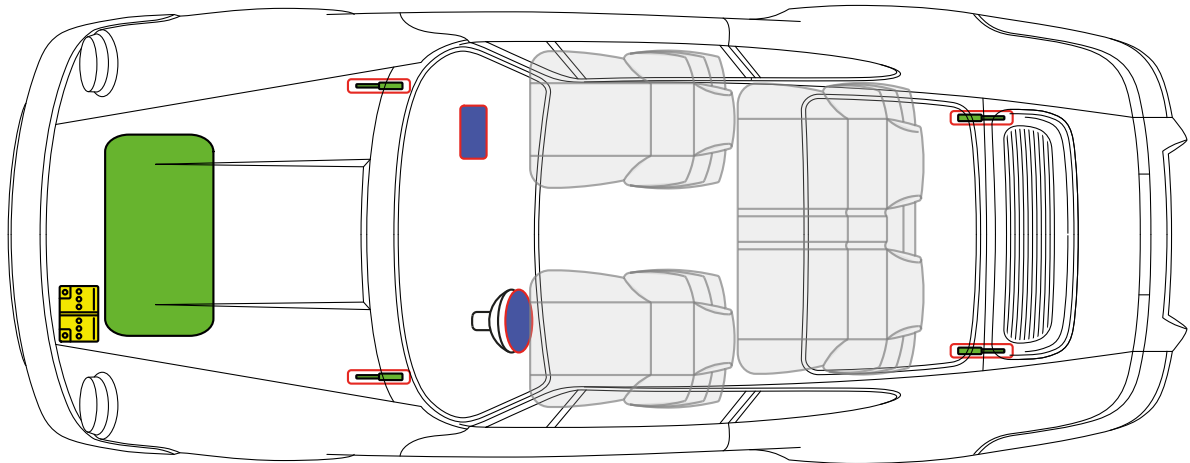

Porsche AG, 964, Coupé, all derivatives

PORSCHE from Model Year 1989 to 1994

Fuel tank

Battery

Gas strut

Airbag