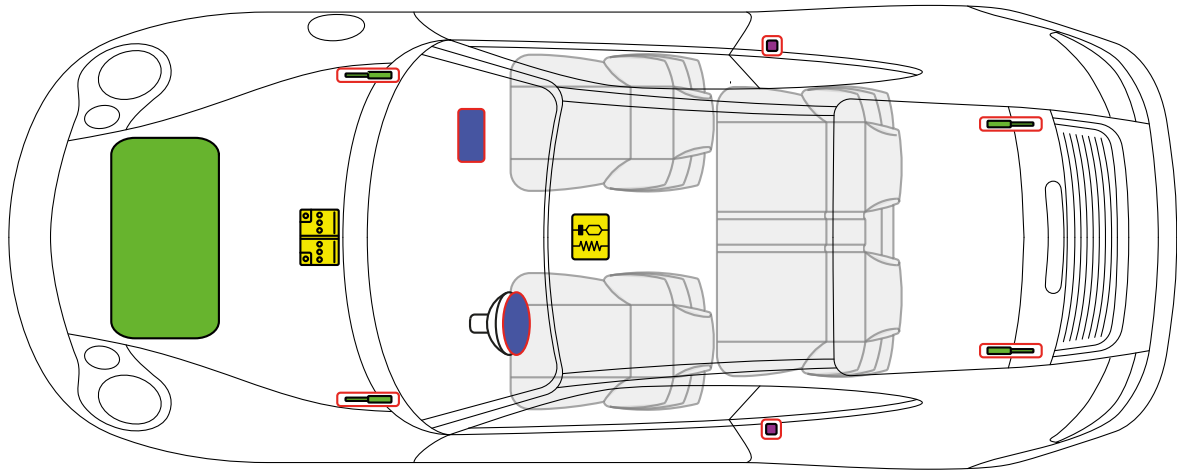

Porsche AG, 996, Coupé, all derivatives

PORSCHE from Model Year 1998 to 2005

Fuel tank

Battery

Airbag

SRS control unit

Seat belt pretensioner

Gas strut

Body reinforcement