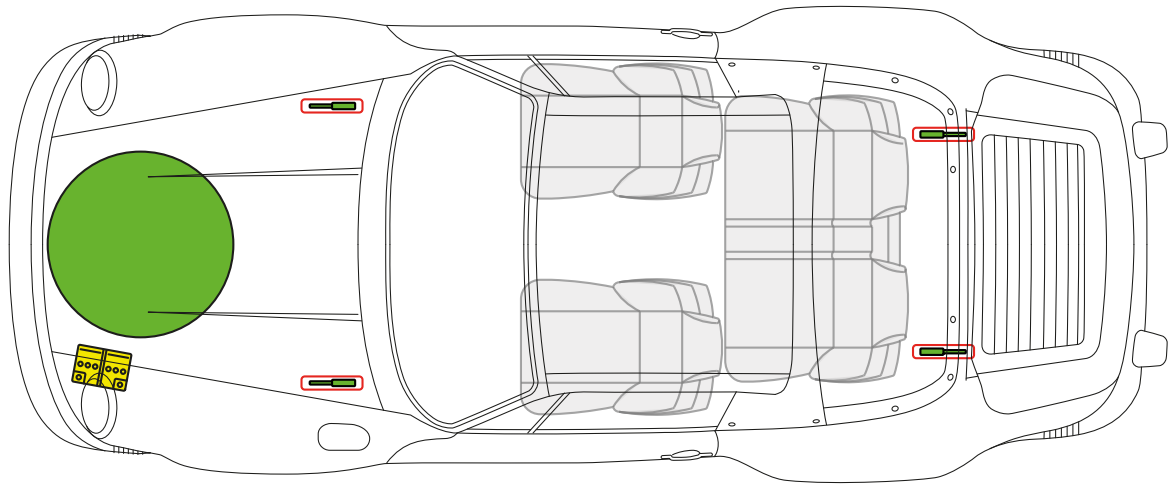

Porsche AG, 911 G-Model Turbo (930), Cabriolet, all derivatives

PORSCHE from Model Year 1986 to 1989

Fuel tank

Battery

Gas strut