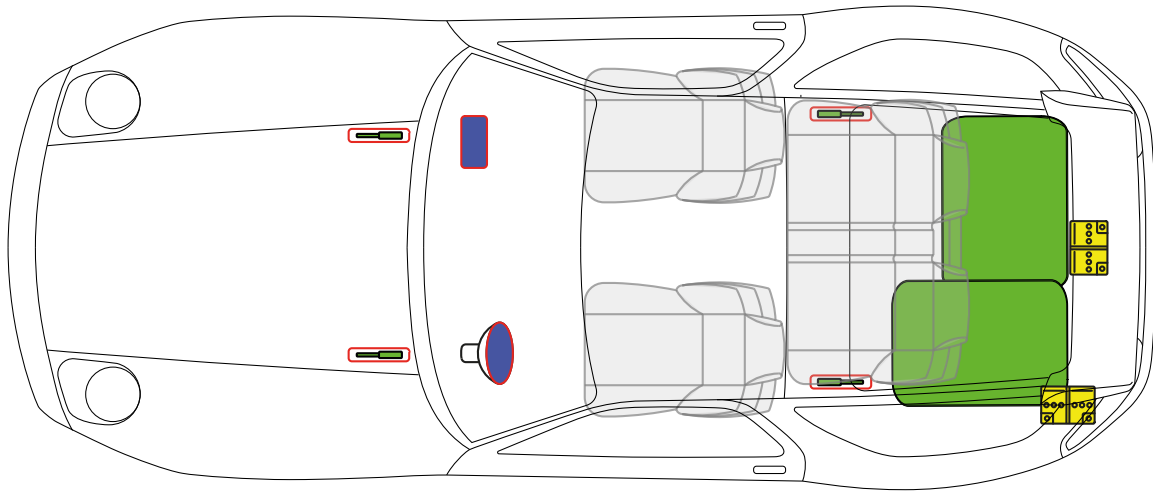

Porsche AG, 928, Coupé, all derivatives

PORSCHE from Model Year 1977 to 1995

Fuel tank

Battery

Gas strut

Airbag