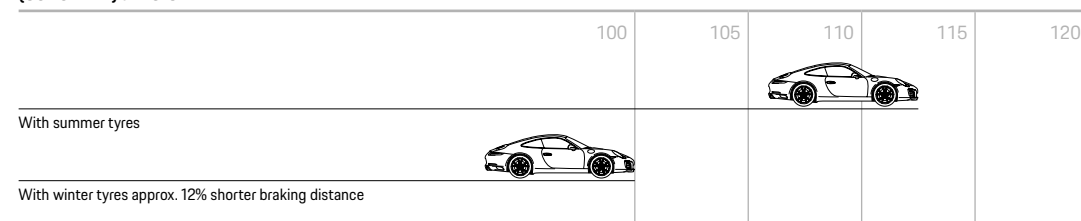

Note on the use of winter tyres

Summer tyres provide optimum performance at ambient temperatures above approx. +7°C. Below this point, the tyre compound begins to harden and braking distances are increased. We therefore recommend that you fit winter tyres during the colder months of the year so that you can drive your vehicle safe in the knowledge that it will continue to meet our high standards for driving safety, even at low temperatures. All winter tyres approved by Porsche are identified by an 'N' designation on the sidewall.

Additional benefits: the tyres are noise-optimised. There is also less rolling resistance, which helps reduce fuel consumption.

Tyre braking behaviour for all models:

Braking with ABS on a wet road (80–0km/h) at +3°C