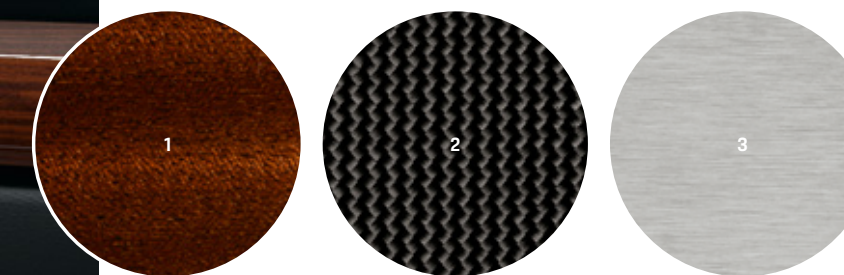

The following interior packages are available:

- 1 Mahogany^{2),3)}
- 2 Carbon³⁾
- 3 Brushed aluminium³⁾

Visit www.porsche.com/equipment to view all our Tequipment products online.

1) 7-speed Porsche Doppelkupplung (PDK).
2) Since wood is a natural product, there may be variations in colour and grain.
3) Recommended for vehicles with a Black interior.