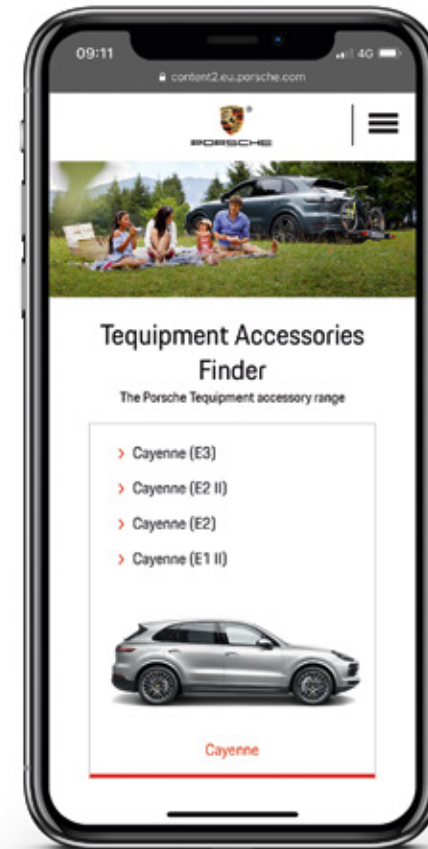

MORE EQUIPMENT ACCESSORIES ONLINE.

More possibilities.
These can also be discovered in digital format, of course.

Whatever you have planned, your Porsche is an ideal fit for your lifestyle. And with every product from Porsche Tequipment, you can still make further refinements and improvements. Find inspiration in our Tequipment accessories finder. Any time, anywhere.

Why wait? Take an instant, detailed look at your new Tequipment accessory online. Simply scan the QR code or visit www.porsche.co.uk/tequipment directly on our website to quickly and conveniently learn about all the products and prices for your model.

Tequipment accessories finder