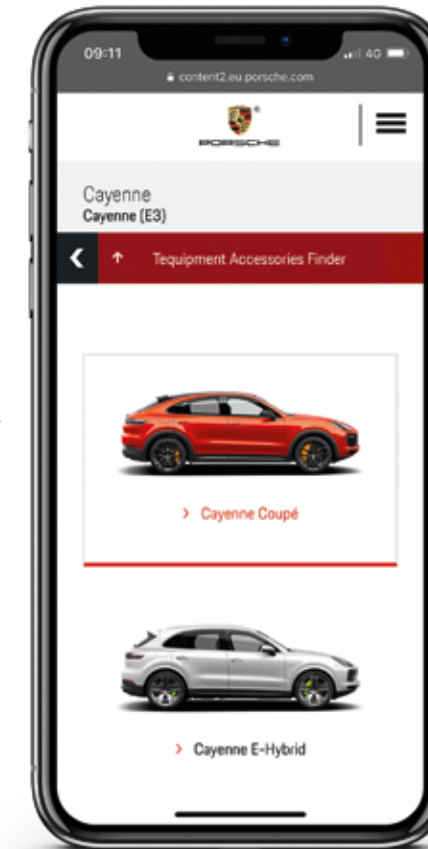

MORE EQUIPMENT ACCESSORIES ONLINE.

More possibilities.
These can also be discovered in digital format, of course.

Whatever you have planned, your Porsche is an ideal fit for your lifestyle. And with every product from Porsche Tequipment, you can still make further refinements and improvements. Find inspiration in our Tequipment accessories finder. Any time, anywhere.

Why wait? Take an instant, detailed look at your new Tequipment accessory online. Simply scan the QR code or visit www.porsche.co.uk/tequipment directly on our website to quickly and conveniently learn about all the products and prices for your model.

Models