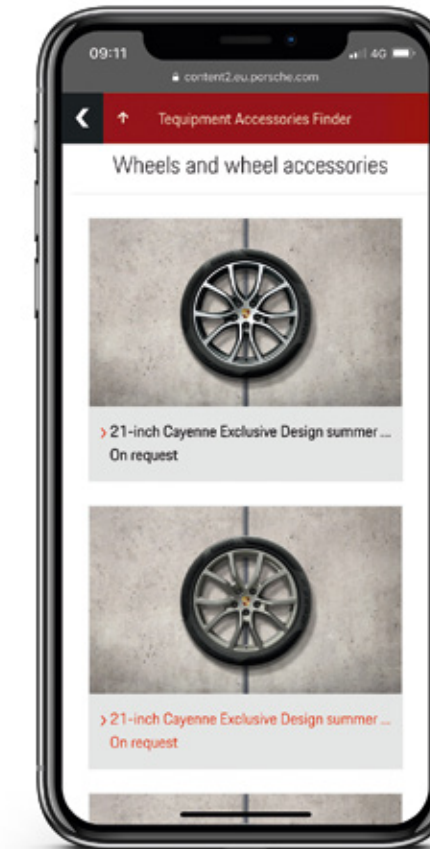

Categories