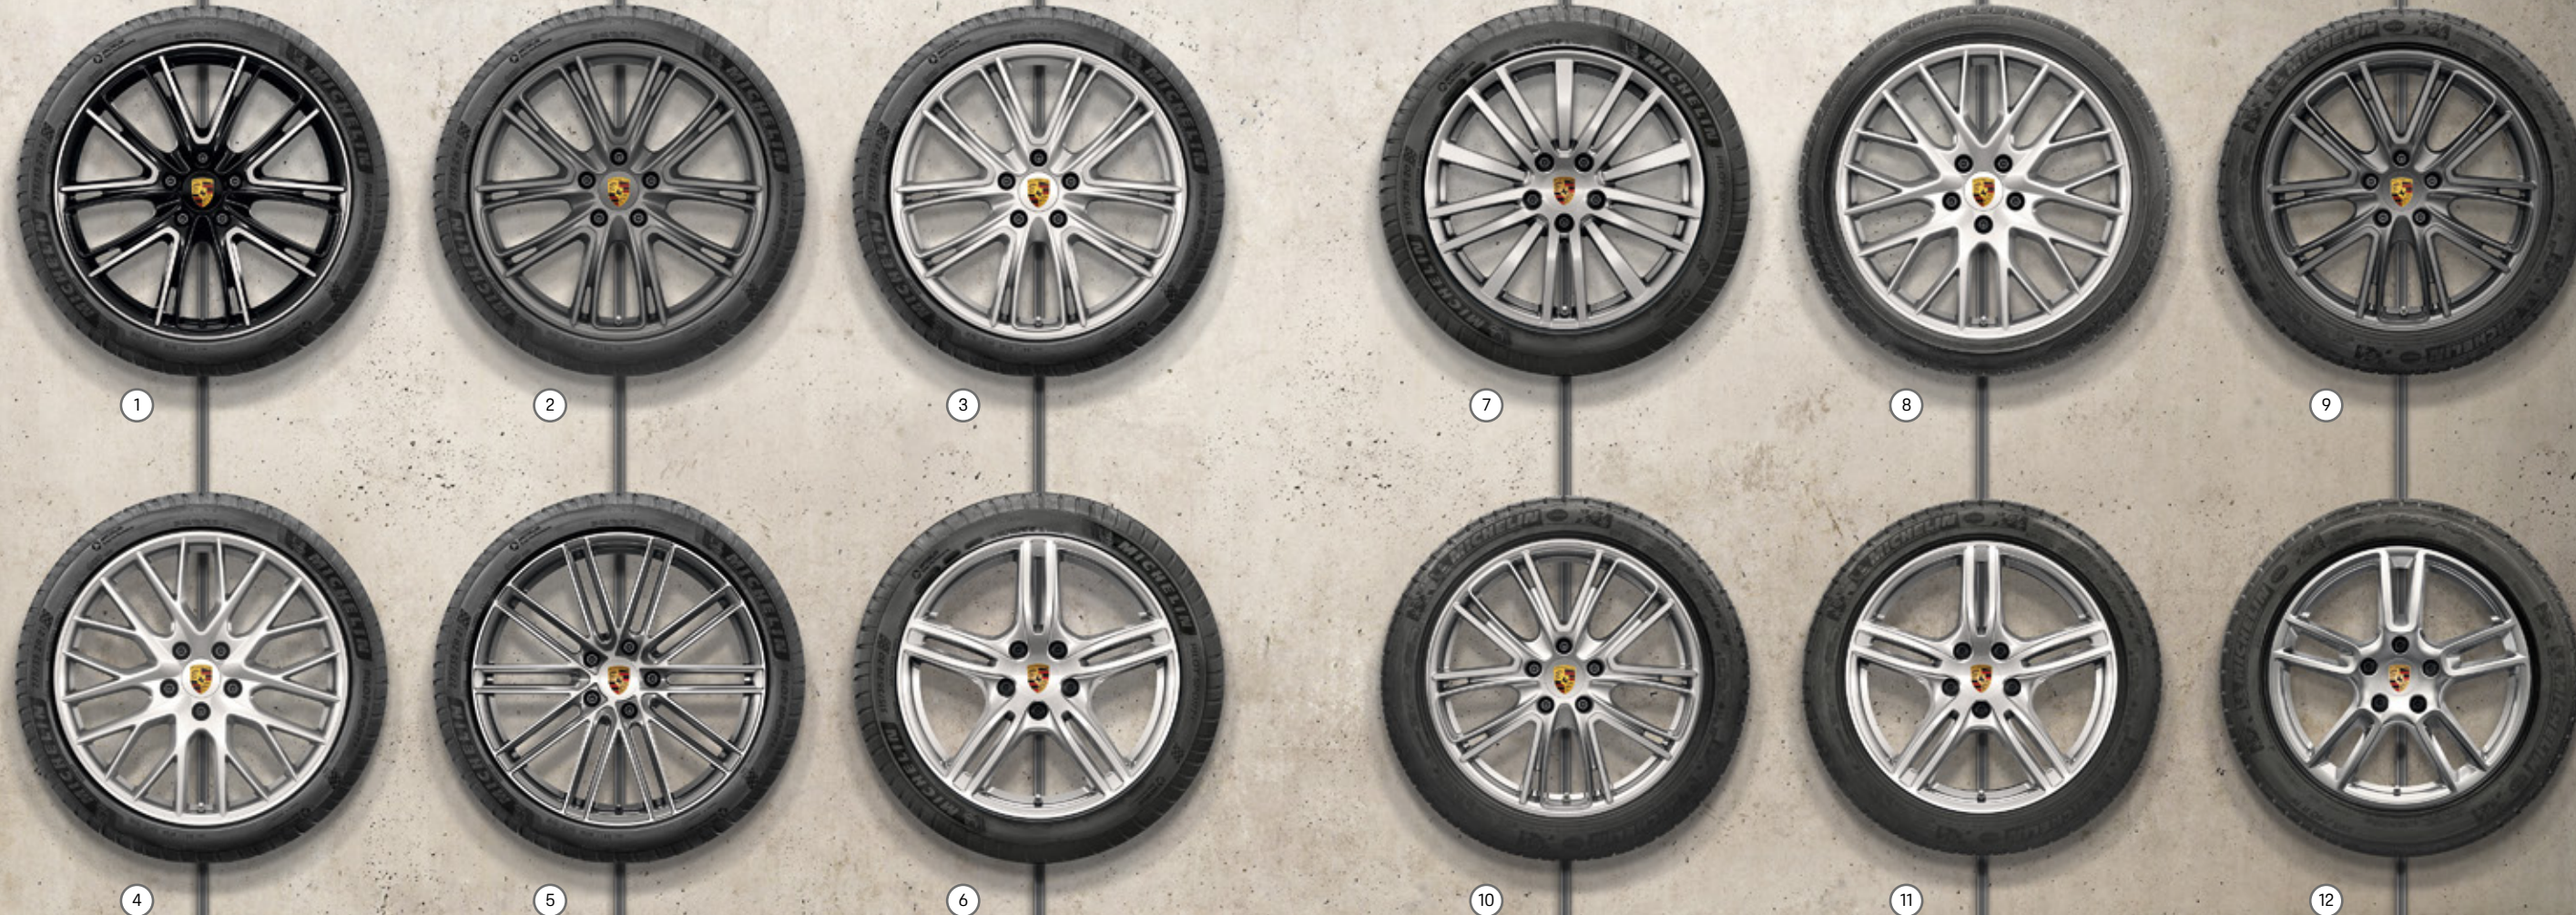

WHEELS.

The foundations for every great performance are always built from the ground up.

When it comes to driving performance, exceptional wheels are key. Not only does a sports car require power, it also needs to be able to transfer this to the road. Wheels from Porsche Tequipment create the perfect conditions for this. After all, they combine sophisticated technology with outstanding driving characteristics and an individual appearance.